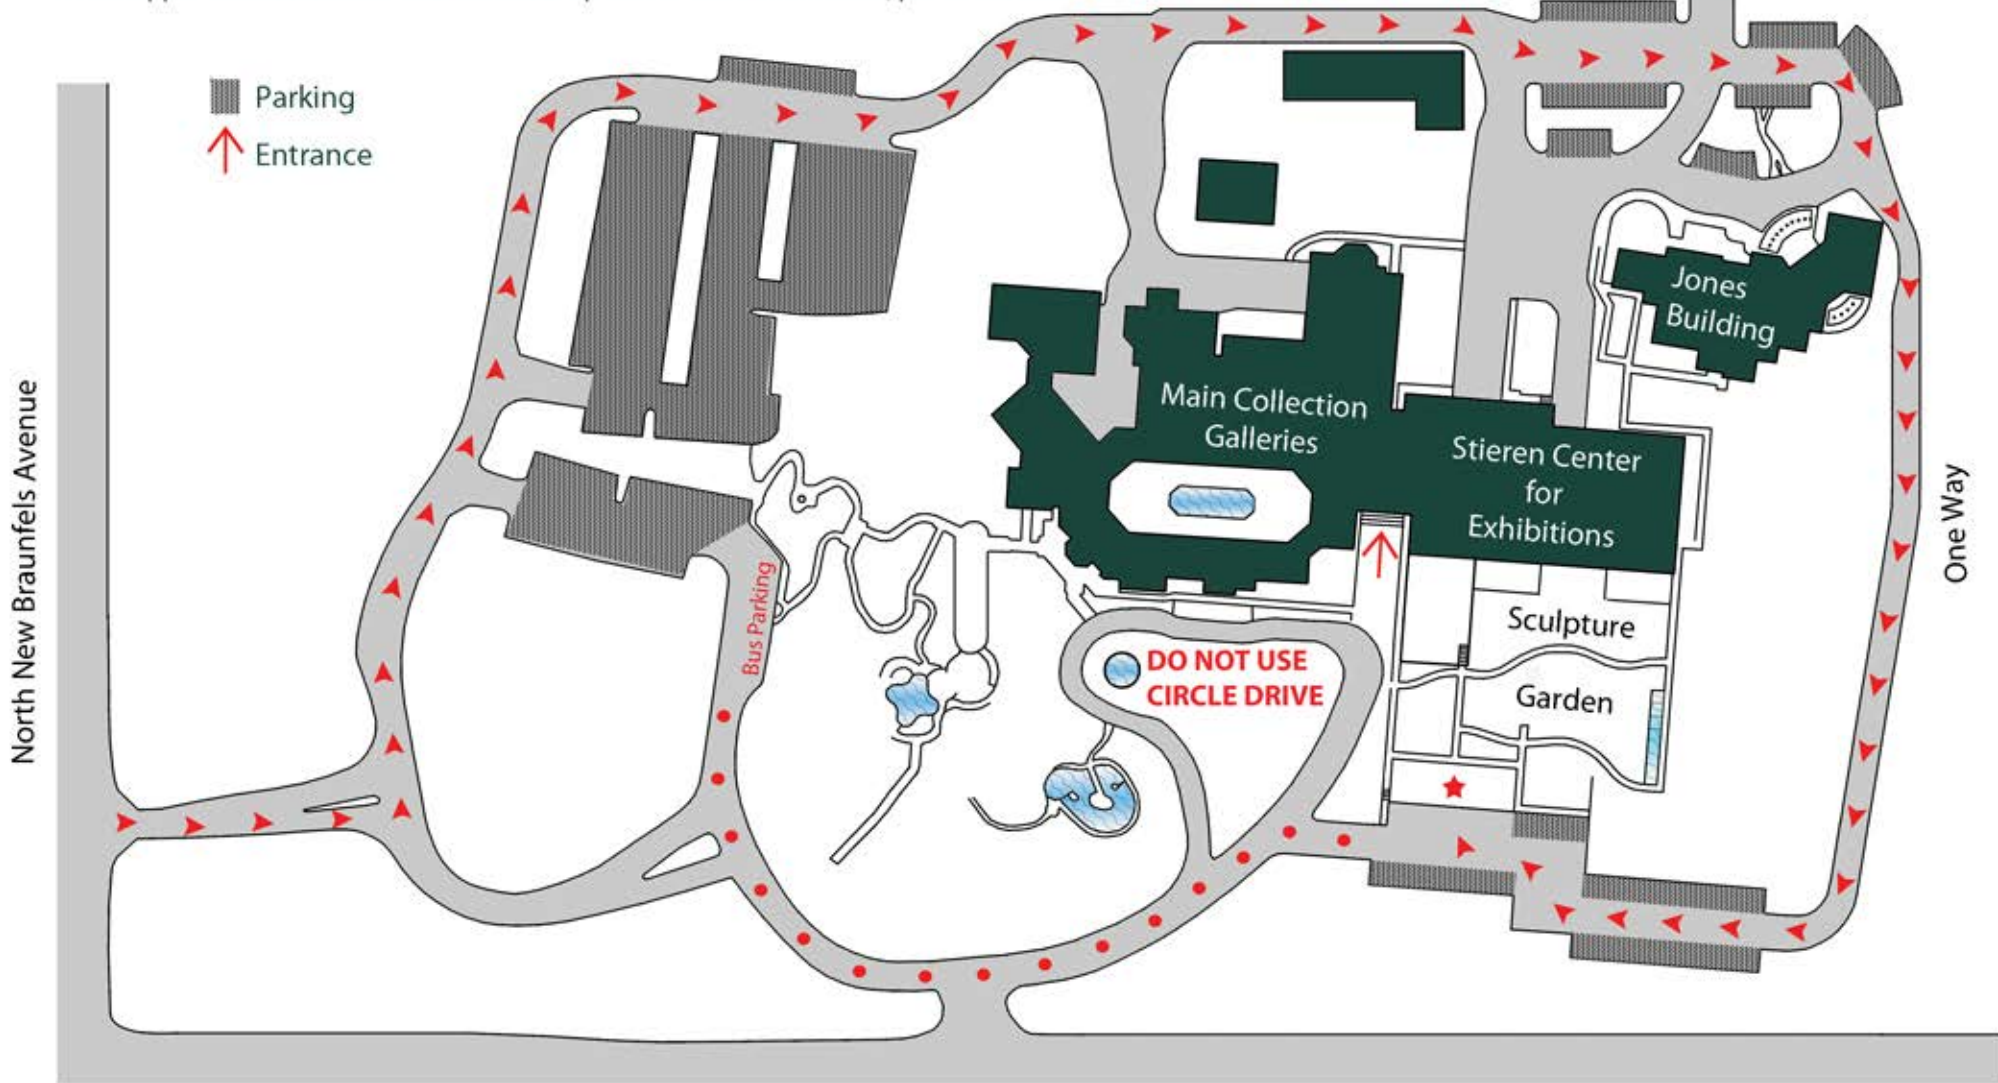

Tour Bus Drop-off

Enter the grounds from North New Braunfels. Turn LEFT at the first fork in the road. Follow the road [▶▶▶] around to the Bus Drop-off [★].

Bus Parking & Group Pick-up

Continue on road [●●●] and park in area designated Bus Parking. Students will walk from the museum to the Bus Parking area. Do not enter the circle drive in front of the museum. Buses are too long to make the tight turn.

Handicapped access is located near the Bus Drop-off. For more information, please call the Scheduler at 210.805.1767.

theMcNay

McNay Art Museum

6000 North New Braunfels, Post Office Box 6069

San Antonio, Texas 78209-0069